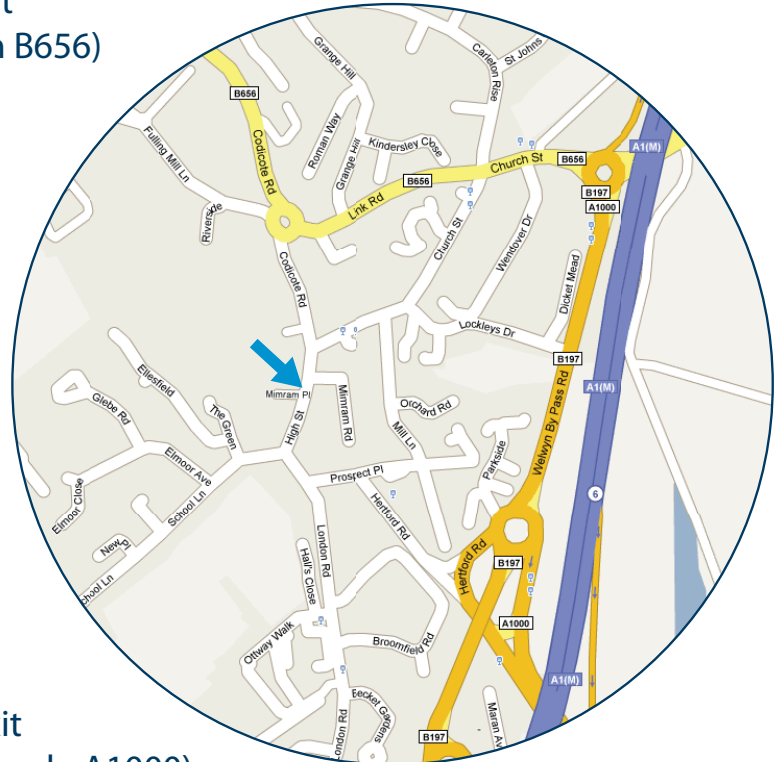

Osteopathy

Cranial Osteopathy

Acupuncture

Map & Directions

From A1 (South)

- Leave the A1(M) at junction 6
- Then at roundabout take the 3rd exit onto the A1000 (signposted Welwyn B656)
- Turn left onto Prospect Place (signposted Welwyn)
- Turn right onto London Road
- Continue forward on to High Street
- Car park is on the right hand side (1 Hour) free of charge

From A1 (North)

- Leave the A1(M) at junction 6
- Then at roundabout take the 2nd exit onto the B197 (signposted Stanborough, A1000)
- After Petrol Station turn right onto London Road
- Continue forward for approx 1 mile onto High Street
- Car park is on right hand site (1 Hour) free of charge
- We are across the road, above a shop called 'Su Su'